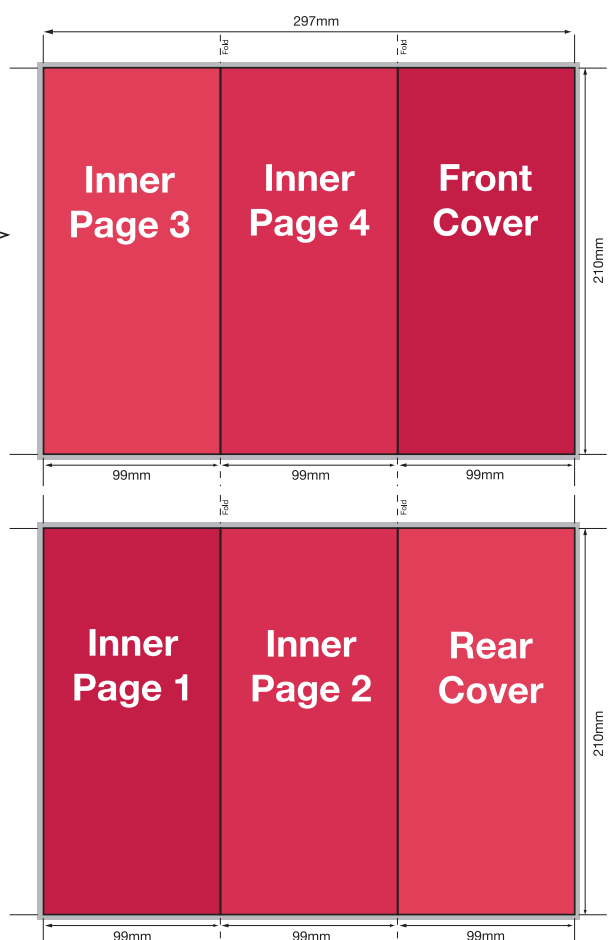

A4 to DL artwork guidelines Roll Fold

 Finished size  
 bleed area +3mm of finished size

A4 to DL artwork guidelines Zig Zag Fold

 Finished size  
 bleed area +3mm of finished size

DL 8pp artwork guidelines Roll Fold

 Finished size  
 bleed area +3mm of finished size

DL 8pp artwork guidelines Z Fold

Flat Size: 210mm x 400mm

All panels are 100mm wide