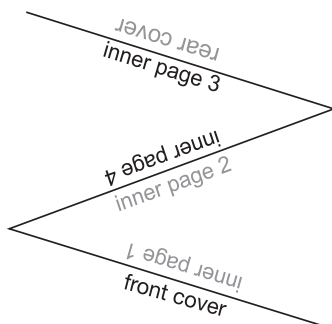

A4 to DL artwork guidelines Roll Fold

 Finished size  
 bleed area +3mm of finished size

A4 to DL artwork guidelines Zig Zag Fold

 Finished size  
 bleed area +3mm of finished size

DL 8pp artwork guidelines Roll Fold

 Finished size  
 bleed area +3mm of finished size

DL 8pp artwork guidelines Z Fold

Flat Size: 210mm x 400mm

All panels are 100mm wide