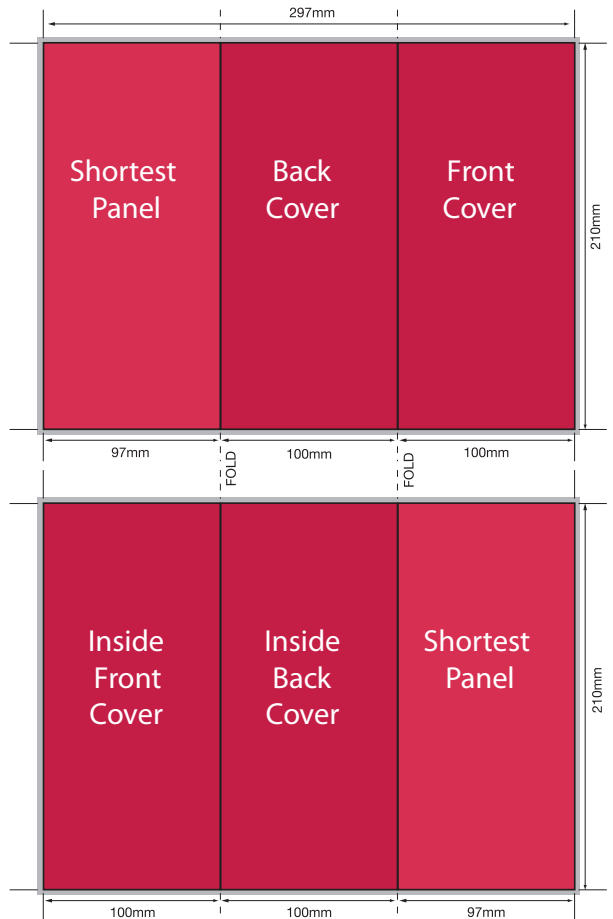

A4 to DL artwork guidelines Roll Fold

 Finished size  
 bleed area +3mm of finished size

A4 to DL artwork guidelines Zig Zag Fold

 Finished size  
 bleed area +3mm of finished size

DL 8pp artwork guidelines Roll Fold

 Finished size  
 bleed area +3mm of finished size

DL 8pp artwork guidelines Z Fold

Flat Size: 210mm x 400mm

All panels are 100mm wide