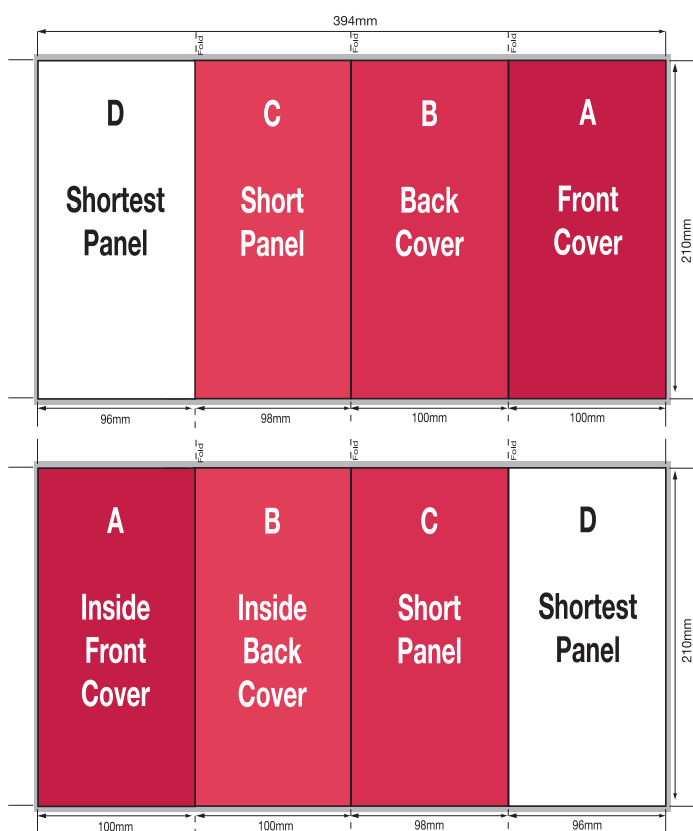

A4 to DL artwork guidelines Roll Fold

 Finished size  
 bleed area +3mm of finished size

A4 to DL artwork guidelines Zig Zag Fold

 Finished size  
 bleed area +3mm of finished size

DL 8pp artwork guidelines Roll Fold

 Finished size  
 bleed area +3mm of finished size

DL 8pp artwork guidelines Z Fold

Flat Size: 210mm x 400mm

All panels are 100mm wide